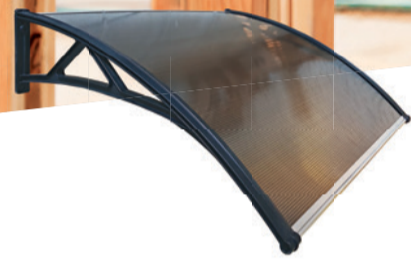

R 499 1200mm 307440, 307442 309729
Duolite Awning

Available in bronze, clear or grey • UV resistant • Easy to install • 3 Year warranty