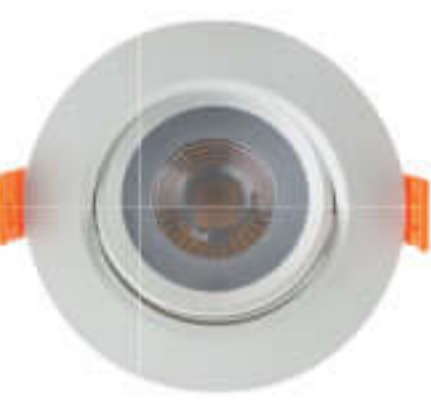

eurolux Lighting your way

Eurolux 9W LED 5-pack Globes
R 69
85679 85680
720 Lumens • Cool white • E27 and B22D • Beam angle: 150° • 1 Year guarantee