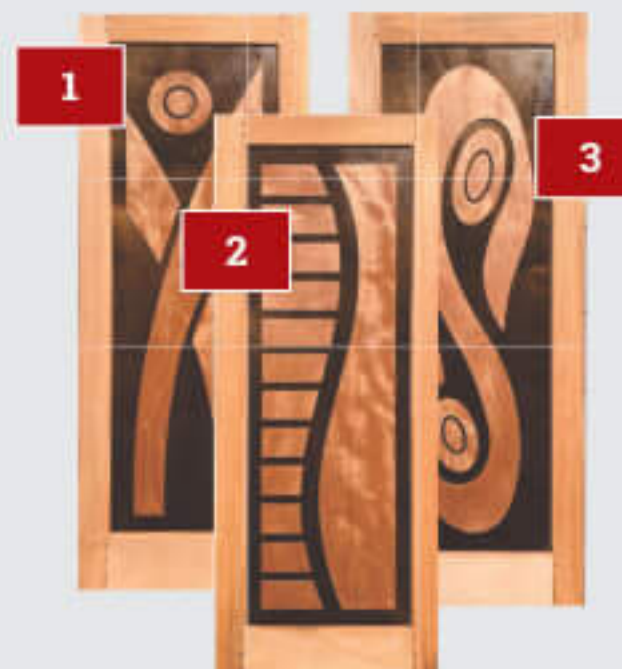

Wooden Front Engineered Door 813mm
R 1 499 ^{each}

Available in (1) Isibini (88272), (2) Melody (88445) and (3) Senator (88446) designs • Elegant and stylish design • Semi exterior, must be installed under a canopy • Must be sealed before and after installation

Armourdoor Aluminium Trellis Burglar Gate
R 2 599 ^{White}
48924

3 Keys included • 1000mm x 2100mm • Slam-lock mechanism • Lockable from both sides • 5 Year manufacturer's warranty on gate • 1 Year manufacturer's warranty on lock

R 2 599 ^{Bronze}
48925

Armourdoor Aluminium Flex Burglar Gate
R 1 699 ^{White}
48871

3 Keys included • 1000mm x 2100mm • Slam-lock mechanism • Lockable from both sides • 5 Year manufacturer's warranty on gate • 1 Year manufacturer's warranty on lock

R 1 699 ^{Bronze}
48872